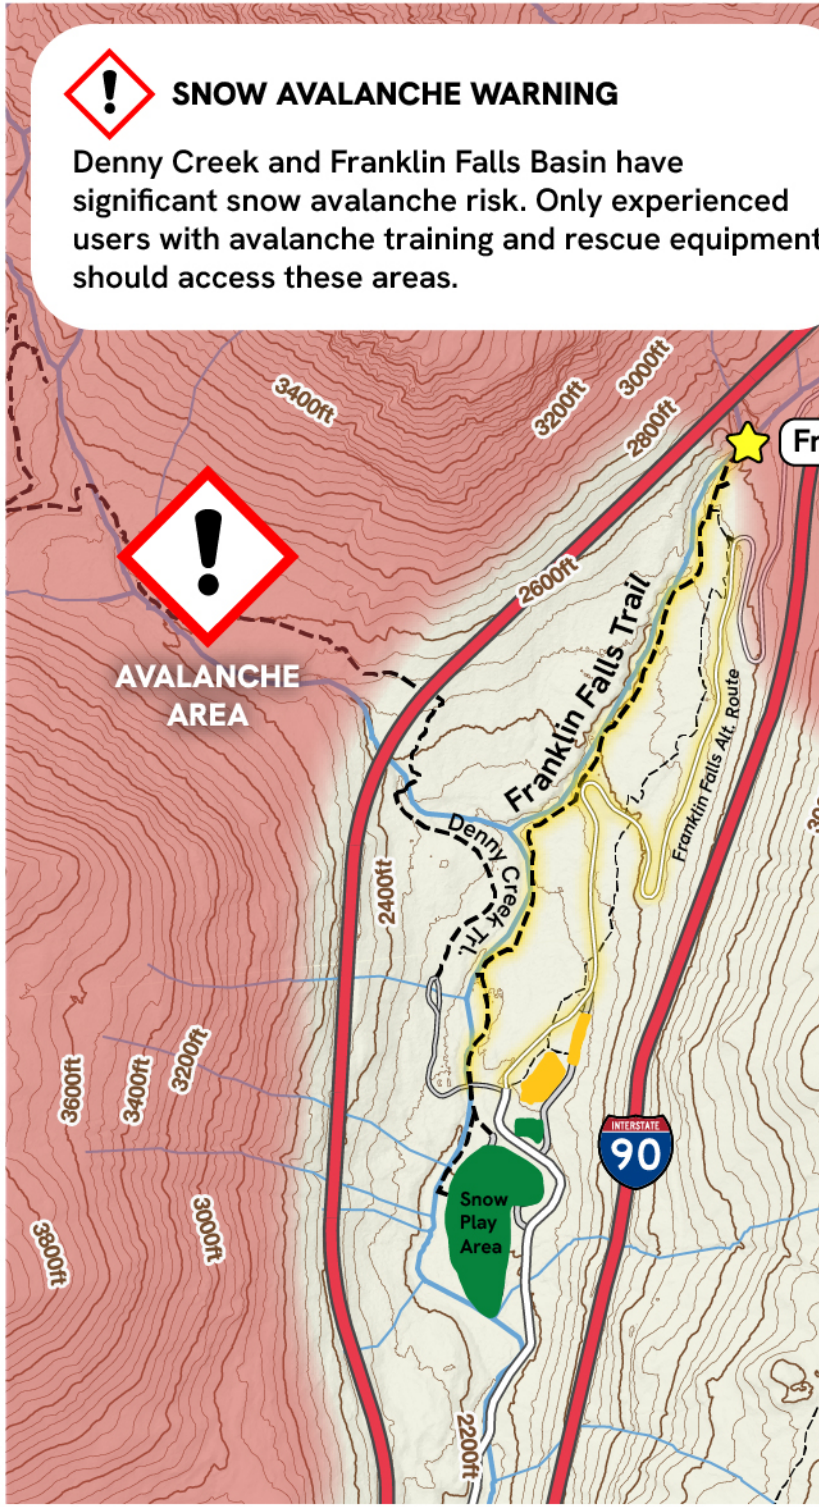

Franklin Falls Sno-Park

Parking + Access Map

SNOW AVALANCHE WARNING

Denny Creek and Franklin Falls Basin have significant snow avalanche risk. Only experienced users with avalanche training and rescue equipment should access these areas.

Franklin Falls

Traveling beyond posted signage is not recommended.

Hidden rivers, rock fall, and avalanche hazards exist.

AVALANCHE AREA

AVALANCHE AREA

Parking Lots + Snow Play Area Map

Today's Avalanche Forecast

Scan this QR Code with your phone

or visit <https://nwac.us>.

Map Data: WA DNR; © OpenStreetMap Contributors