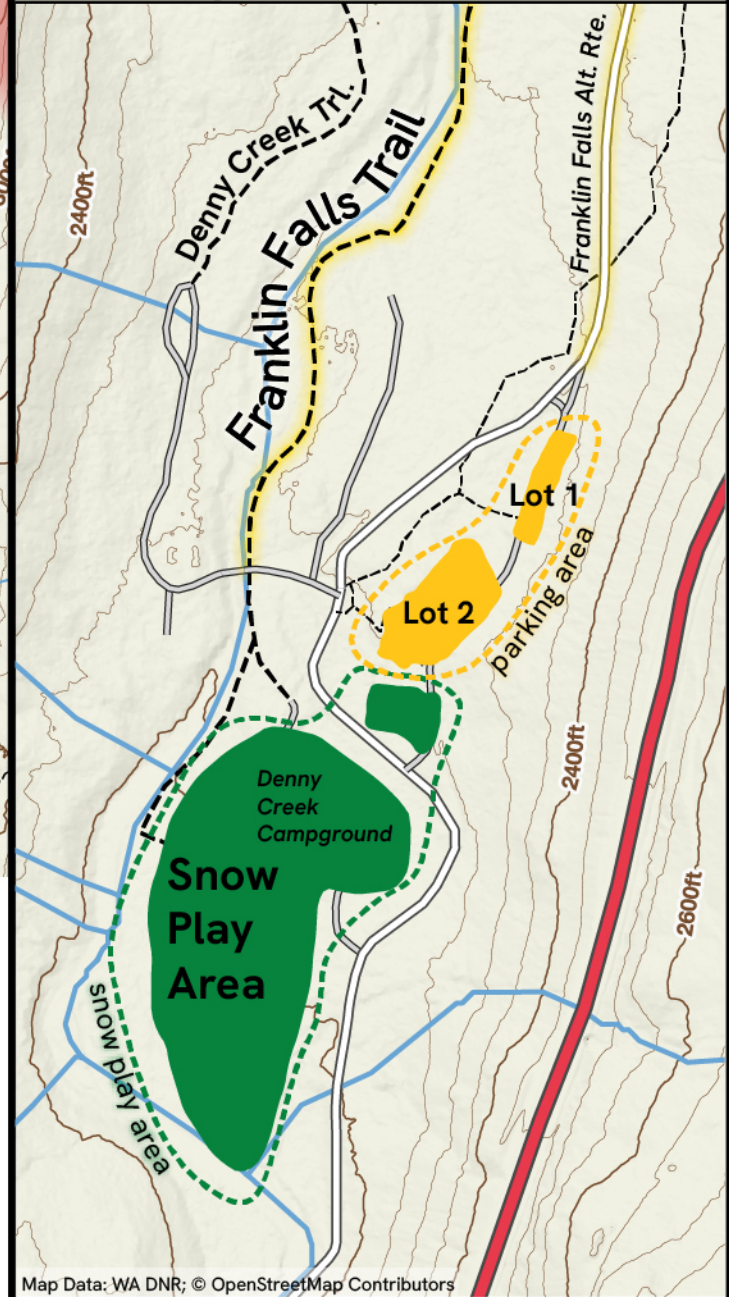

Franklin Falls Sno-Park

Parking + Access Map

SNOW AVALANCHE WARNING

Denny Creek and Franklin Falls Basin have significant snow avalanche risk. Only experienced users with avalanche training and rescue equipment should access these areas.

Franklin Falls

Traveling beyond posted signage is not recommended.

Hidden rivers, rock fall, and avalanche hazards exist.

AVALANCHE AREA

AVALANCHE AREA

Parking Lots + Snow Play Area Map

Today's Avalanche Forecast

Scan this QR Code with your phone

or visit <https://nwac.us>.

Map Data: WA DNR; © OpenStreetMap Contributors